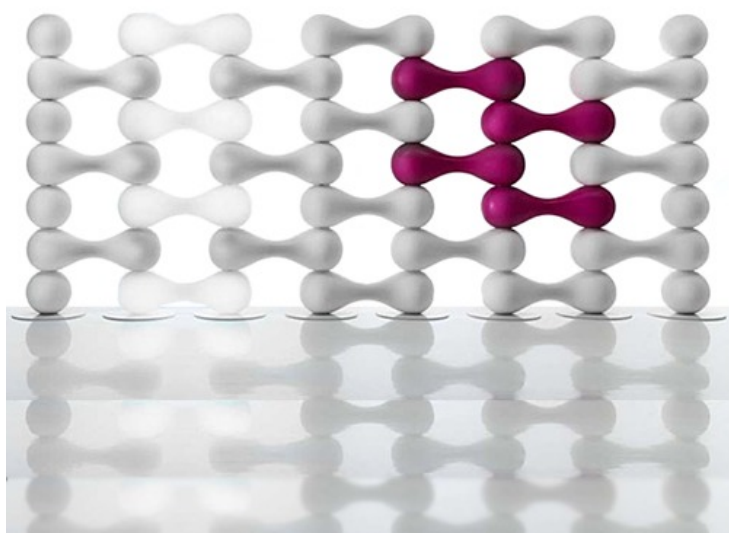

Ba Gigio Wall Divider Outdoor

Rating:

Product Categories: [Misc.](#), [Outdoor](#)

Product Page: <https://propertyfurniture.com/product/ba-gigio-wall-divider-outdoor/>

Product Description

A modular element, unique yet capable of being joined with anything without limits, a three-dimensional representation of the symbol for infinity, born from the revolution of the symbol around its axis and at the same time a spatial macro image of a bipolar atomic link. Beyond dividing walls, with Ba_gigio elements, it's possible to create tables in different sizes with and without lights. Please inquire for all lighting specifications. Suitable for indoor/outdoor use. The collection includes: wall divider and coffee table. Designed in 2010. Made in Italy.

Product Attributes

Dimensions: Ba Gigio: 36"L x 12"D x 11"H

Gigio: 12"Diam. x 11"H

Nocciolina: 7"W x 12"D x 11"H

Self Supporting Plate: 20"Diam. x .5"H

Ba Gigio Shelf: 39"L x 16"D x .5"H

Stainless Steel Supporting Tubes: 4"Diam. x 23"/34"/45"/56"/68"/79"/90"/101"/112.5"/124"/135" H

Illumination: Transparent.

Supporting Tubes and Plates: Stainless Steel.

ABS Shelf: White.

Please inquire for the full list of colors.

Product Gallery