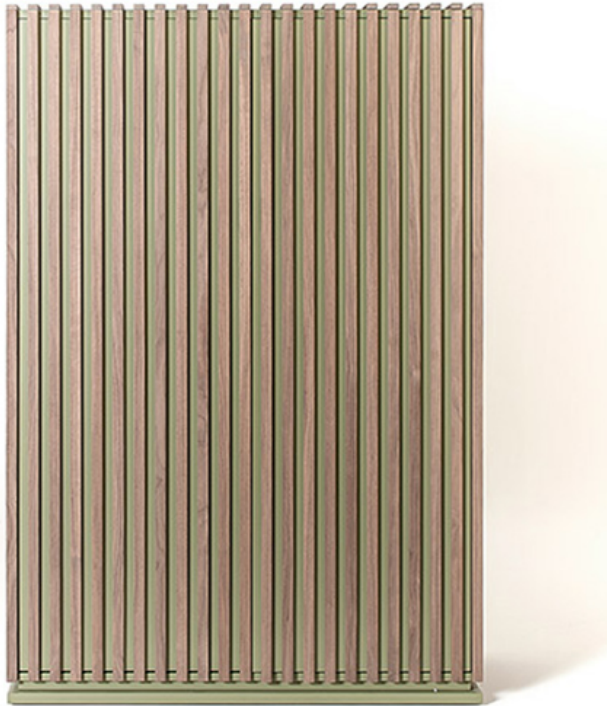

Bars Sideboard

Product Categories: [Sideboards](#), [Storage](#)

Product Page: <https://propertyfurniture.com/product/bars-sideboard/>

Product Description

A luxurious furniture piece that was born from a simple idea and the BARS collection serves as an example. Modulated with solids and voids stripes, this container family is available in different sizes, which alter in both the height and width of the piece. It offers numerous possibilities of internal space usage, ranging from shelves to drawers, creating a furniture piece which can best suit the needs of its buyers. Both, the structure and the stripes are made of walnut or oak wood, thus giving the furniture a monolithic image, which refers back to the ebanistic Lombard culture. The structure, proposed in high or low version, is made of veneered or lacquered panels. The stripes, made of solid wood, decorate the entire structure or only the doors. Inner spaces equipped with shelves in the same veneer of the structure. Upon request, sets of two drawers in veneer are also available. Please inquire about customizations. Note this is a handmade piece some variations of wood stain color may occur. Hand Made in Italy.

Product Attributes

Dimensions: Decorated Structure & Doors or Only Decorated Doors

4 Doors: 88"L x 20"D x 34"H

6 Doors: 131"L x 20"D x 34"H

2 Doors: 44"L x 20"D x 65"H

Set of Drawers: 41"L x 17"D x 15"H

Color: Structure & Stripes in Oak: natural, stained or open pore lacquer Structure & Stripes Thermo-Treated Oak: light or dark

Matte Lacquer Structure & Stripes Thermo-Treated Oak: light or dark

Matte Lacquer Structure & Stripes in Canaletto Walnut

Oak Stains: Gold Oak, Cherrywood, Walnut, Noisette, Wenge, Grey, Brown or Black

Open Pore or Matte Lacquer Colors: Traffic white, Jet black, Cream, Black Brown, Stone grey, Reed green, Traffic red or Purple red