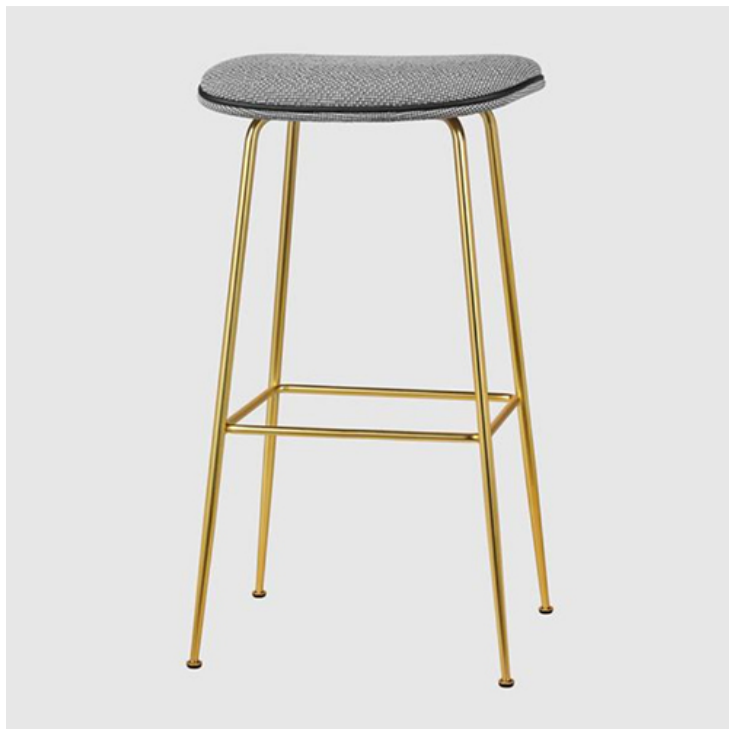

Beetle Backless Stool

Product Categories: [Bar Height](#), [Contract](#), [Counter](#), [Low](#), [Stools](#), [Stools](#)
Product Page: <https://propertyfurniture.com/product/beetle-backless-stool/>

Product Description

With the Beetle Stool, the characteristic upholstered Beetle Chair gets a lighter appearance without a backrest. Taking its inspiration from a beetle, the Beetle Stool has a protectively encompassing outer shell that is combined with a rounded and soft interior, providing the ultimate comfort while giving the right support. The Beetle Stool by GamFratesi is designed to be used in smaller spaces like kitchens and restaurants.

Product Attributes

Dimensions: Bar Height: 17"W x 14"D x 29.5"H

Counter Height: 17"W x 14"D x 27"H

Low: 17"W x 14"D x 18"H **Color:** Metal Legs: black, black chrome, brass

Upholstery: a variety of fabrics and leathers. Please inquire for full list of graded fabrics and leathers. Also available in COM or COL

Piping: black leather, brandy leather or matching fabric

Product Gallery