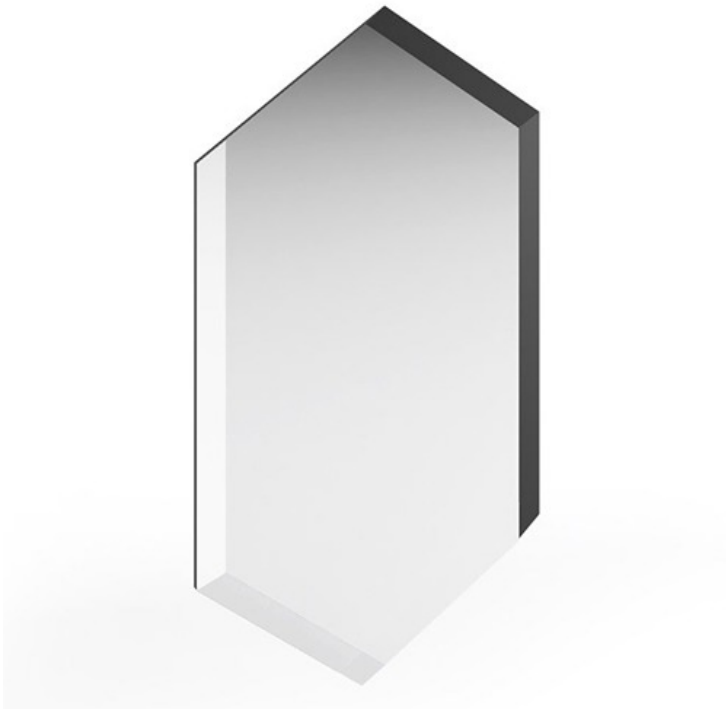

Blade Mirror

Rating:

Product Categories: [Mirrors](#)

Product Page: <https://propertyfurniture.com/product/blade-mirror/>

Product Description

Mirror with lacquered MDF structure and details. Collection includes console, dining table, and mirror.

Product Attributes

Dimensions: 27.5"W x 1"D x 47"H**Color:** Matte or Glossy Lacquer: taupe, blush pink, brown, black, light green, dark green, light blue, dark blue

Product Gallery