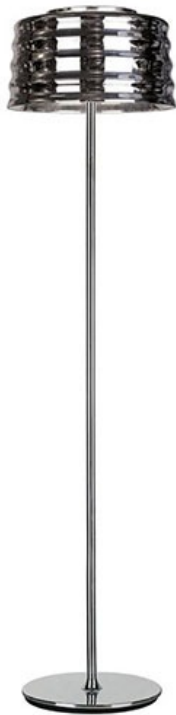

Chi Floor Lamp

Rating:

Product Categories: [Floor](#), [Lighting](#)

Product Page: <https://propertyfurniture.com/product/chi-floor-lamp/>

Product Summary

Manufacturer: PENTA

Product Description

The Chi lighting collection includes table, floor, suspension, and wall lights. Structure in nickel satin metal. Outer shade in blown glass the following colors: silver, transparent, opal white, or sand. Inner shade in mat glass. Apparent imperfections, such as bubbles, nuances the glass colors or spots the silver finishing have to be recognized as qualities and signs of the hand made production. Dimmer on cord.

Bulb Not Included: 1 x max 150W E27

Please inquire regarding UL Listing.

Product Attributes

Dimensions: 18"Diam. x 67"H**Color:** Glass Available In: silver-sand or white-transparent.

Structure: satin nickel.