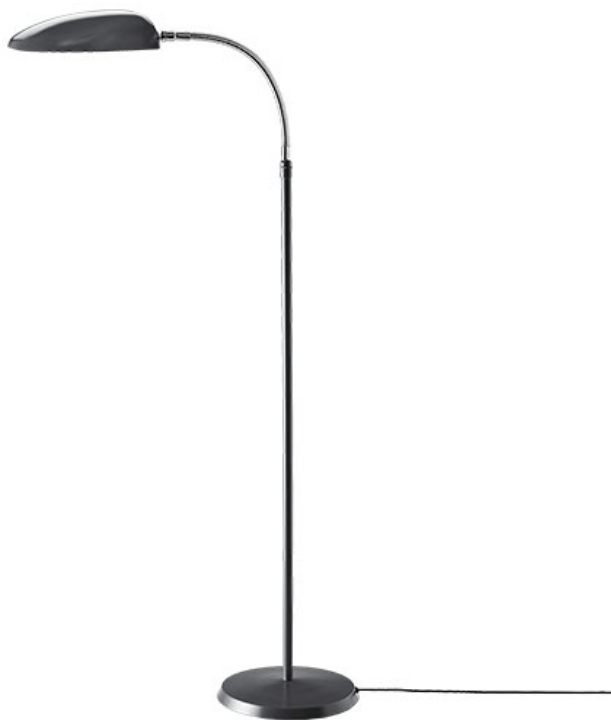

Cobra Floor Light

Product Categories: [Floor](#), [Lighting](#)

Product Page: <https://propertyfurniture.com/product/cobra-floor-light/>

Product Description

In 1950, the Cobra lamp won the Good Design Award and was subsequently exhibited at the Good Design Show at the Museum of Modern Art. The classic Cobra lamp takes its name from the shape of the oval shade, which is reminiscent of a Cobra

's neck (or hood). The tubular flexible arm can be bent in all directions whilst the shade can be rotated through 360 degrees. The base is covered in powder-coated steel and weighted with cast iron stand. Switch on base. Collection includes table, floor, and wall light.

Light Bulb: Max 40W Incandescent, 28W Halogen or 4-6W LED, E12 Base (Not included)

UL listed

Available in Quick Ship

Product Attributes

Dimensions: 26"W x 46.5"H

Cord Length: 67"**Color:** Shade & Base Semi-Matte:

Anthracite Grey

Black

White

Vintage Red

Dusty Blue

Warm Grey

Product Gallery