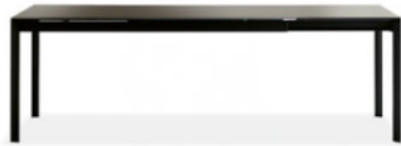

Cross Table

Product Categories: [Tables](#)

Product Page: <https://propertyfurniture.com/product/cross-table/>

Product Description

Bold silhouettes mark the domestic setting in a geometrical manner, with a clear definition of space. Cross is an extending table with anodized aluminum legs. The glass top is embellished by engraved lines and it is available in various finishes. The extension, which is made of lacquered wood, is designed to increase the length of the table top easily, while retaining ultimate solidity and stability; the legs, which move sideways to fit at the ends of the top, do not get in the way of the guests' legs.

Product Attributes

Dimensions: 35"-97" x 34"D x 30"H

51"-71" x 34"D x 30"H

65"-89" x 34"D x 30"H **Color:** Top & Extension:

black painted glass/lacquered matte black