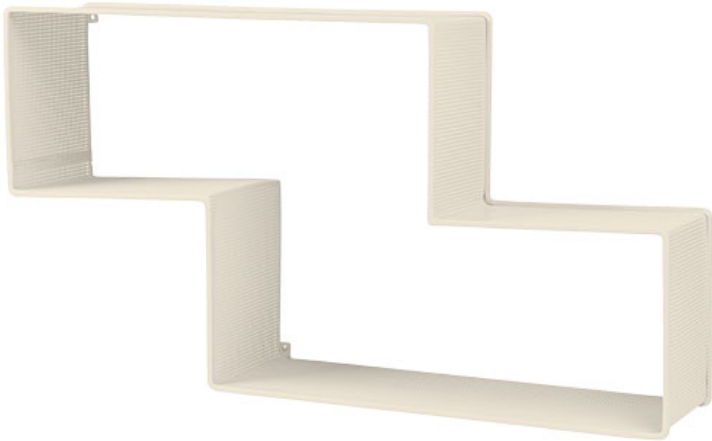

Dedal Shelving

Product Categories: [Shelving](#), [Storage](#)

Product Page: <https://propertyfurniture.com/product/dedal-shelving-quickship/>

Product Variants

- #73204 - Dedal Shelving - - $ 450.00

Product Description

Mathieu Matégot's Dédal Shelf is a result of his passion for the groundbreaking and innovative pairing of metal tubing and perforated metal sheet. The Dédal Shelf is designed in 1955 and holds the advantages that Rigitulle entails - the metal's hardness as well as the fabric's lightness. Though apparently simple, the Dédal Shelf is often composed on several levels. The graphical shape matches each other