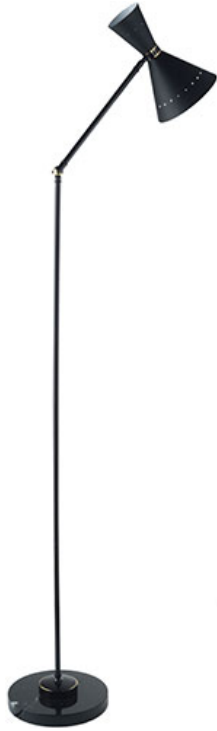

Diva Floor Light

Product Categories: [Floor](#), [Lighting](#)

Product Page: <https://propertyfurniture.com/product/diva-floor-light/>

Product Description

Floor lamp in brass dark brushed bronze finishing with swinging painted metal shade. Adjustable arm. Base in marble. The collection includes: wall, floor, table, and chandeliers, Handmade in Italy. Bulb: 60W E27 (not included)

Product Attributes

Dimensions: 11"W x 19"D x 67"H **Color:** Metal Powder-Coated Shade: Black or White.

Marble Base: Carrara or Black Marquina.

Metal Arm: Chrome or Dark Brushed Bronze.

Please inquire regarding custom finishes.