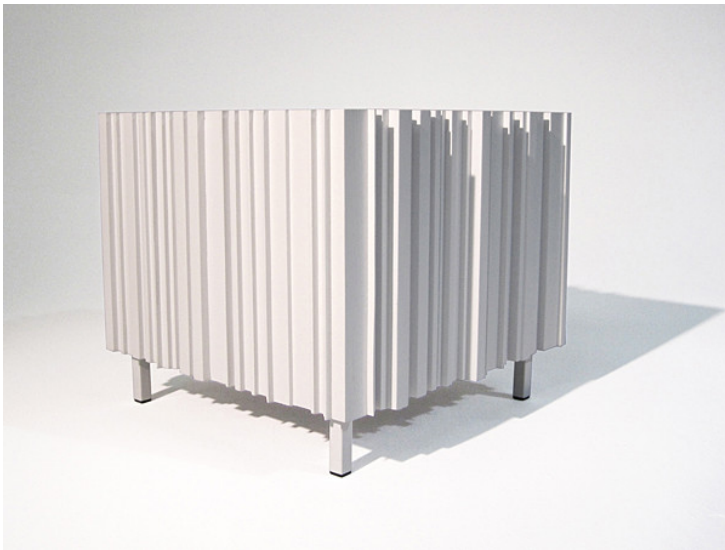

Drape Table

Product Categories: [Coffee/Side Tables](#)

Product Page: <https://propertyfurniture.com/product/drape-table/>

Product Description

Square table with drape like surface made from wood, metal. Lacquered in white.

Product Attributes

Dimensions: 19" x 19" x 19"**Color:** White

Product Gallery