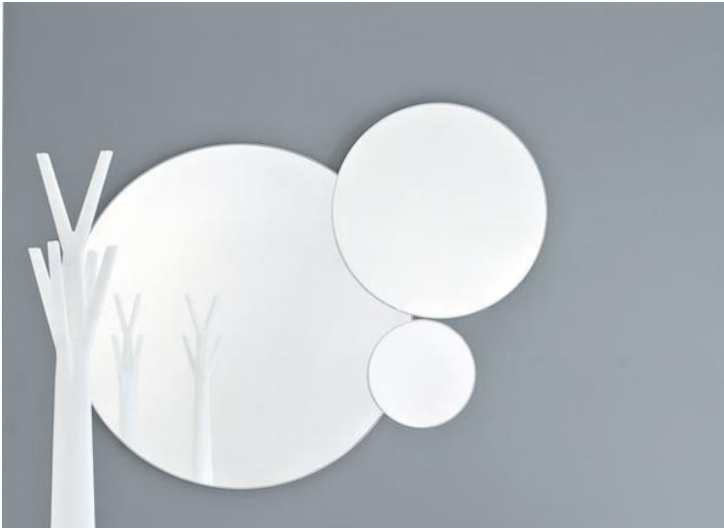

ECLIPSE mirror

Product Categories: [Mirrors](#)

Product Page: <https://propertyfurniture.com/product/eclipse-mirror/>

Product Description

Round wall mirrors with lacquered structure. Can stand-alone or be used in a set. When used together the mirrors can be placed one over the other by using special spacers.

Product Attributes

Dimensions: Small: 20"Diam, Medium: 39"Diam, Large: 63"Diam **Color:** frame painted mat white

Product Gallery