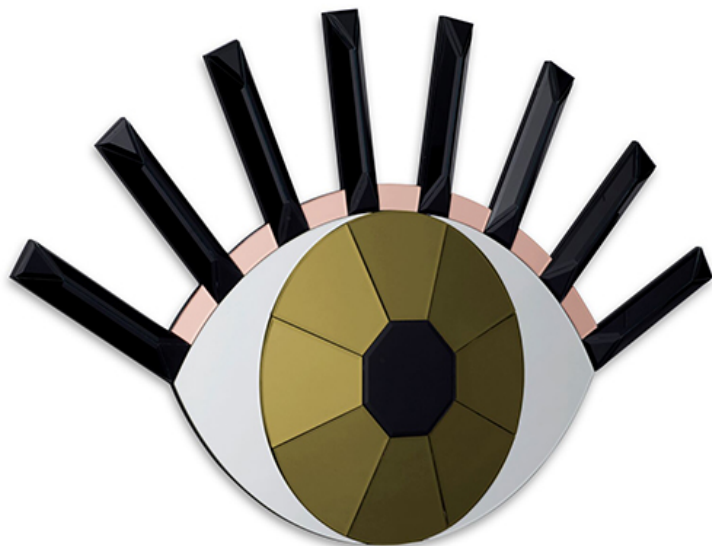

Eye Of The Tiger Mirror

Product Categories: [Mirrors](#)

Product Page: <https://propertyfurniture.com/product/eye-of-the-tiger-mirror/>

Product Description

Eye of the Tiger mirror represents fierceness and strength. The "Evil Eye" is thought of as a look given to inflict harm, suffering or bad luck, so protect your home with. Individually hand produced with unique artisan techniques. All the irregularities and inconsistencies that you may find are part of its unique handcrafted character and beauty. Material: 4mm faceted mirror on black painted MDF. Weight: 22pounds.

Product Attributes

Dimensions: 52"W x 1.4"D x 31"H **Color:** As shown: silver/army gold/rose gold/ black

Product Gallery