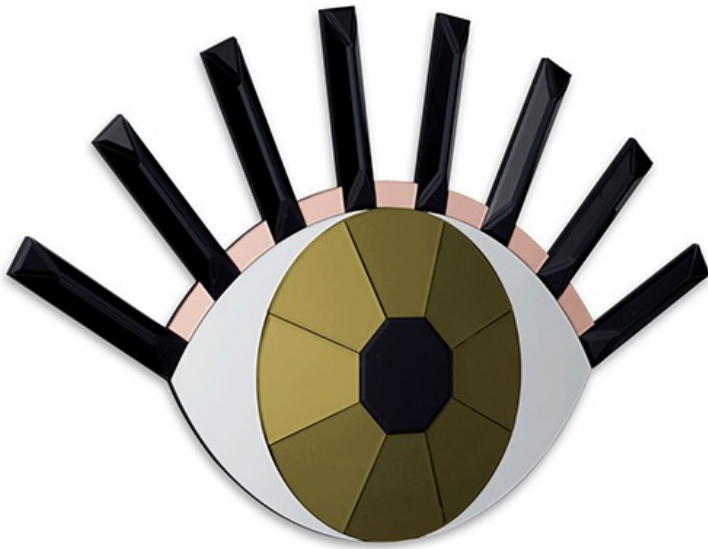

Eye Of The Tiger Mirror

Rating:

Product Categories: [Mirrors](#)

Product Page: <https://propertyfurniture.com/product/eye-of-the-tiger-mirror/>

Product Description

Eye of the Tiger mirror represents fierceness and strength. The "Evil Eye" is thought of as a look given to inflict harm, suffering or bad luck, so protect your home with. Individually hand produced with unique artisan techniques. All the irregularities and inconsistencies that you may find are part of its unique handcrafted character and beauty. Material: 4mm faceted mirror on black painted MDF. Weight: 22pounds.

Product Attributes

Dimensions: 52"W x 1.4"D x 31"H**Color:** As shown: silver/army gold/rose gold/ black

Product Gallery