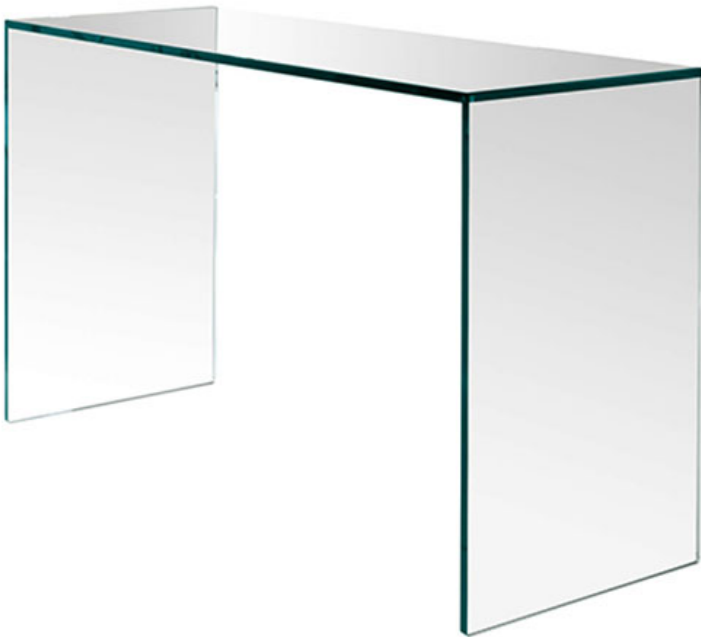

## Gulliver Console Table

**Product Categories:** [Consoles](#), [Tables](#)

**Product Page:** <https://propertyfurniture.com/product/gulliver-console-table/>

### Product Description

A simple and linear bridge-shaped structure that is available in different sizes and is adaptable to a host of different uses. The Collection also includes a console with an undershelf. Introduced in 1994. Made in Italy.

### Product Attributes

**Dimensions:** 45"W x 18"D x 27.5"H

55"W x 18"D x 27.5"H **Color:** Glass Top: Frosted or Extraclear transparent

Glass Sides: Extraclear Transparent