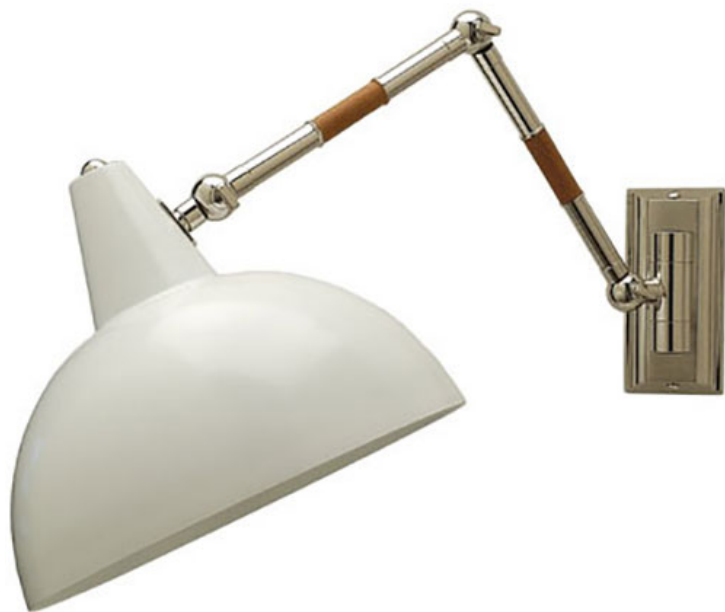

## Hamal Wall Light

**Product Categories:** [Lighting](#), [Wall](#)

**Product Page:** <https://propertyfurniture.com/product/hamal-wall-light/>

### Product Description

Wall lamp with an adjustable arm in three parts and leather particulars. Chromed finishing with painted metal shade. The collection includes: wall, floor, chandelier, and table light. Handmade in Italy. Light Bulb: 60W E27(Not Included).

### Product Attributes

**Dimensions:** 81: 10"W x 25"D

82: 9.5"W x 34"D

07: 10"W x 25"D

18: 7.5"W x 30"D x 7.5"H **Color:** Brass Metal Powder-Coated Shade: Black or White.

Brass Metal Structure: Polished Nickel, Chrome or Dark Brushed Bronze.

Models 81 and 07 have Genuine Leather details.

Model 82 has a Brass Metal Shade finished to match the Stem.

Please inquire regarding custom finishes.