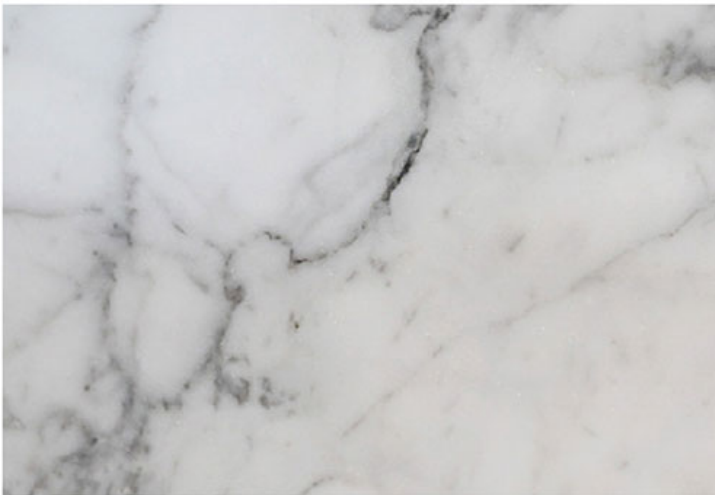

Product Variants

- #29490 - Hana Shape Coffee & Side Table - 32.5"Diam. - \$ 1,640.00
- #29491 - Hana Shape Coffee & Side Table - 22"Diam. - \$ 1,290.00

Product Description

A whimsical spin-off of the traditional Hana Side Table, it adds a rich, distinct texture and organic shape to any room. Available in two finishes; a wooden white lacquered base under a scratch-resistant Carrera marble top or a black lacquered base under a scratch-resistant mystique brown marble top. The collection includes side tables, bistro and dining table.

Made-To-Order in Collections [here.](#)]

Product Attributes

Dimensions: 22"Diam. x 20.5"H

32.5"Diam. x 14"H**Color:** Carrara marble/ White base

Mystique brown/Black base

Product Gallery

Carrara White

Mystique Brown