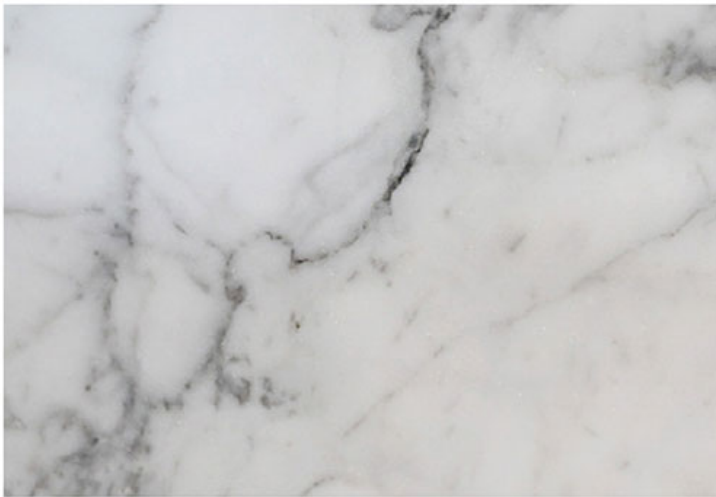

Product Description

A whimsical spin-off of the traditional Hana Side Table, it adds a rich, distinct texture and organic shape to any room. Available in two finishes; a wooden white lacquered base under a scratch-resistant Carrera marble top or a black lacquered

base under a scratch-resistant mystique brown marble top. The collection includes side tables, bistro and dining table.

Also available in Quick Ship [here.](#)]

Product Attributes

Dimensions: 22"Diam. x 20.5"H

32.5"Diam. x 14"H**Color:** Marble Top/Metal Base: carrara/white or mystique brown/black

Product Gallery

Carrara White

Mystique Brown