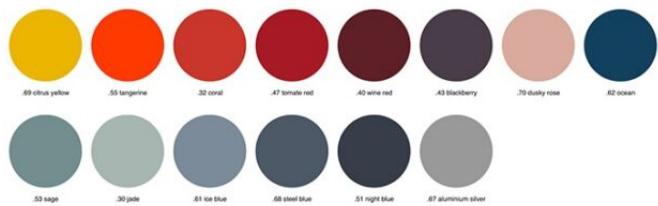

Product Attributes

Dimensions: 14"Diam x 17"H **Color:** Available in oiled, natural oak, walnut or elm, or in open-grained oak with a variety of possible matt paint finishes

Product Gallery

LACK - AKZENTFARBEN

LACK - BASISFARBEN