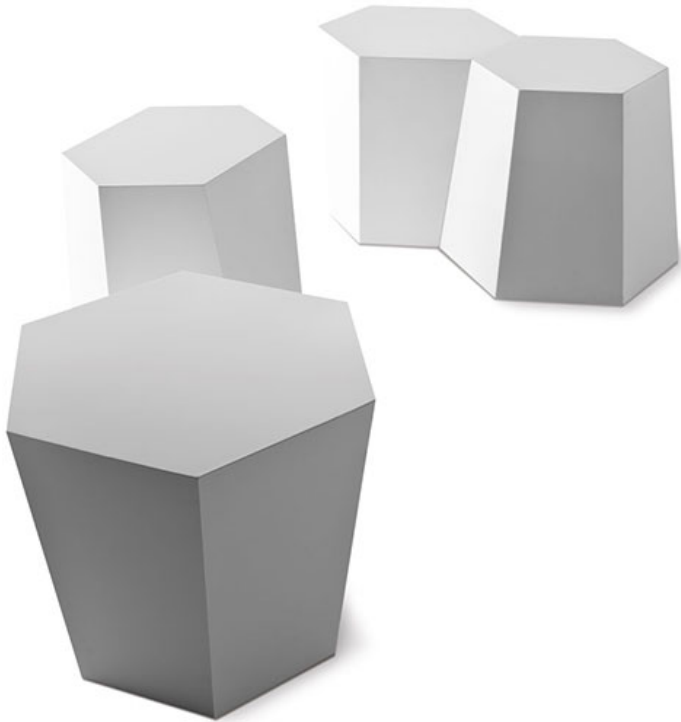

Hexagon Side Table

Product Categories: [Coffee/Side Tables](#), [Side Tables](#)

Product Page: <https://propertyfurniture.com/product/hexagon-side-table/>

Product Description

Hexagon is a modular system composed of two irregular hexagons supporting each other, which allows for the creation of endless compositions for every need. It can be used as a coffee table, side table or stool, both indoor and outdoor. It is available in okoumè wood. The latter, also known as Gaboon, is native of tropical West Africa, hence it withstands humidity and light rain. Hexagon is also available in Lecce stone for complete outdoor use. Designed in 2011. Handmade in Italy.

Product Attributes

Dimensions: Small: 16"L x 17"D x 16.5"H

Large: 20"L x 17"D x 16.5"H **Color:** Okoume Wood: Natural or White Lacquer.

Product Gallery