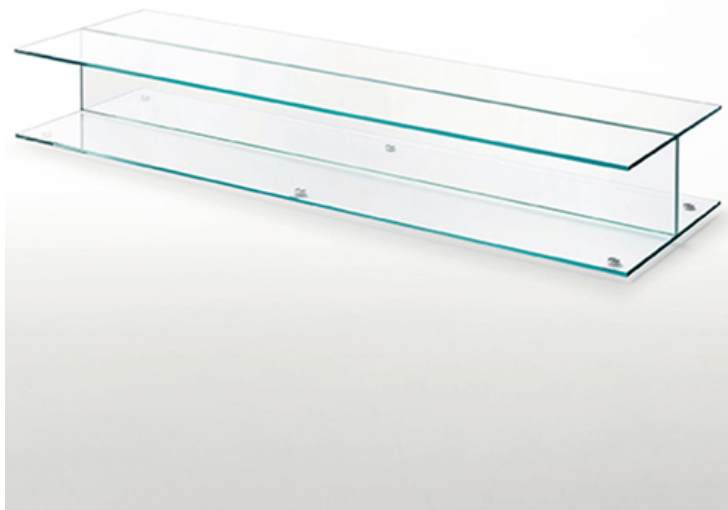

I-Beam Bench

Product Categories: [Benches](#), [Seating](#), [Storage](#)

Product Page: <https://propertyfurniture.com/product/i-beam-bench/>

Product Description

The I-Beam Bench is a striking furniture piece with a simple design, resembling a construction beam made from glass. The minimal and linear glass junction obtained through high resistant structural gluing is the essence of this design. Featuring tempered and laminated glass, this is an incredibly unique bench or storage unit. Completed by removable cushions in color fabrics. The collection includes: coffee table, side table/stool, and bench. Handmade in Italy.

Product Attributes

Dimensions: 79"W x 23.5"D x 11.5"H

55"W x 23.5"D x 11.5"H

23.5"L x 23.5"D x 11.5"H

Cushions:

23.5"L x 23.5"D

55"L x 23.5"D **Color:** Glass: dark smoked or extra light transparent

Fabric Cushion: black