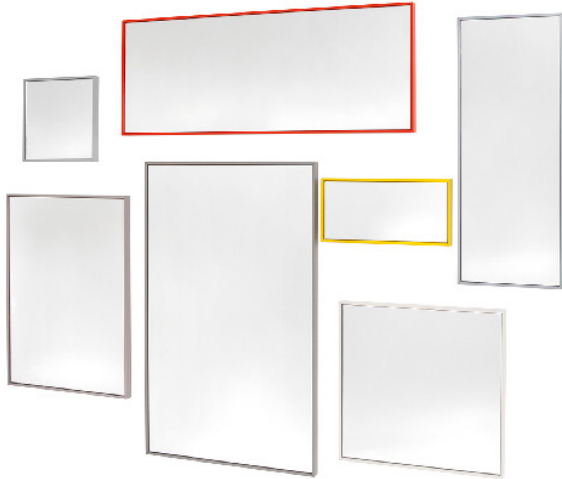

## Individual Mirror

**Product Categories:** [Mirrors](#)

**Product Page:** <https://propertyfurniture.com/product/individual-mirror/>

### Product Description

INDIVIDUAL is a collection of rectangular wall mirrors framed in thin metal available in colored mat lacquer.

### Product Attributes

**Dimensions:** custom size, max 40" x 80" **Color:** Frame available in RAL colors, matt finish