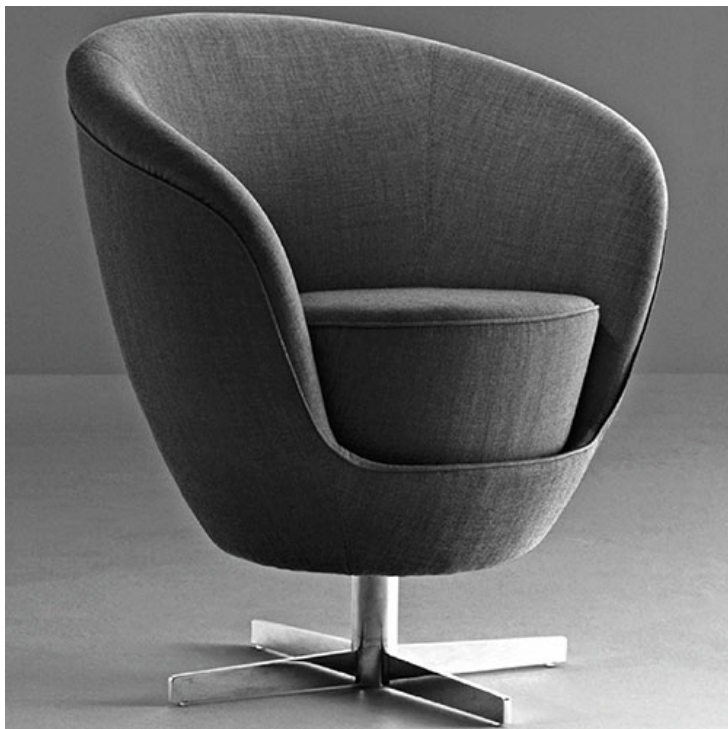

## Jango Armchair

**Product Categories:** [Armchairs](#), [Contract](#), [Seating](#), [Seating](#)

**Product Page:** <https://propertyfurniture.com/product/jango-armchair/>

### Product Description

This tub armchair brings together design history and contemporary style. Its distinguishing feature is its complex workmanship, with piping stitched by hand on the wooden frame in a perfect pairing of quality and visual appeal. Made of solid fir and beech, Masonite panel, Flame-retardant undeformable polyurethane foam of different densities with Polyester fibers with steel base. Fixed upholstery in fabric or leather. The collection includes: armchair and sofa. Designed in 1996. Handmade in Italy.

### Product Attributes

**Dimensions:** Round or Cross Swivel Base: 28"L x 24"D x 30"H

Seat Height: 17.75"**Color:** Upholstery: a variety of graded fabrics or leathers.

Also available in COM or COL.

Steel Swivel Base: Polished Chrome or Black(RAL 9005).