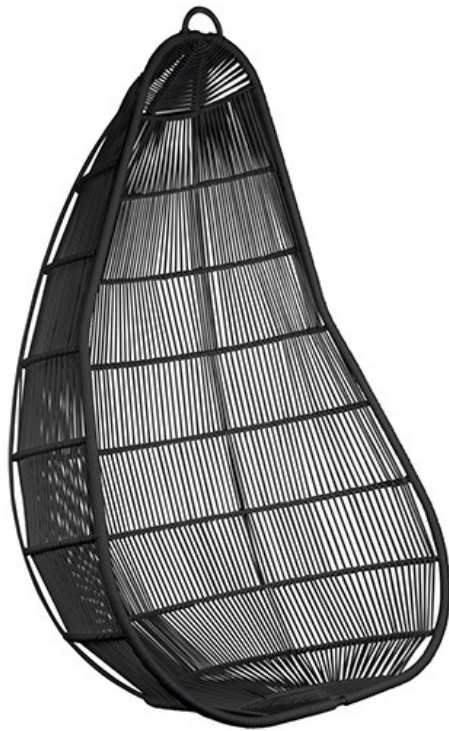

Kwel Hanging Chair

Price: \$ 1,125.00

Rating:

Product Categories: [Hanging](#), [Outdoor](#), [Quick Ship](#), [Seating](#), [Seating](#)

Product Page: <https://propertyfurniture.com/product/kwel-hanging-chair-quickship/>

Product Variants

- Kwel Hanging Chair (#123559)

Product Description

The Kwelga Swing Chair is a new product from the outdoor/indoor collections. The nest-like construction is open and airy yet private for those who want to see and be seen but also be able to retreat into their own personal floating world. Great for any size space and built to withstand the elements. No cushion required or included for that matter. Not intended for a max weight of 250 lbs. Installation by a professional suggested. Handmade in Canada.

Product Attributes

Dimensions: 38"W x 24"D x 56"H **Color:** Cords and Frame: Black or White.

Product Gallery