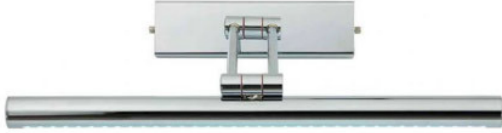

London Picture Light

Product Categories: [Lighting](#)

Product Page: <https://propertyfurniture.com/product/london-picture-light/>

Product Description

LED picture lamp in chromed brass with double swinging arm.

Product Attributes

Dimensions: 14.5"W x 8"D 2"H or 20"W x 8"D x 2"H **Color:** Chrome