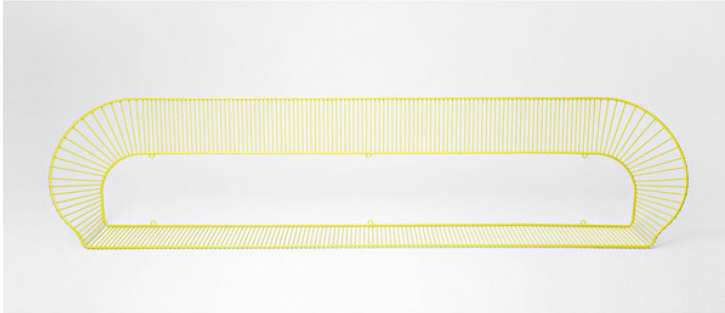

Loop Shelving

Product Categories: [Storage](#)

Product Page: <https://propertyfurniture.com/product/loop-shelving/>

Product Description

shelving made of wire welded steel. The welded steel wire gives it a sense of lightness and ensures durability. It is ideal as head double or along a single bed or a desk. With its remarkable curve, this shelf lemon awakens your home, and there white background.

Product Attributes

Dimensions: 24"L x 6"D x 13.75"H**Color:** white or yellow

Product Gallery