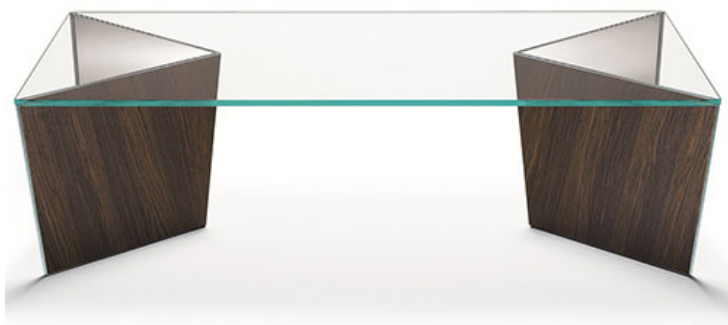

# Mirage Coffee Table

**Product Categories:** [Coffee Tables](#), [Coffee/Side Tables](#)

**Product Page:** <https://propertyfurniture.com/product/mirage-coffee-table/>

## Product Description

The Mirage Coffee Table is the perfect combination of two materials: designed glass and Alpi wood. Available in the extra clear glass mirrored with eleven veneered Alpi wood finished, and available as a rectangular table or a square table. The collection includes: console, coffee, and side table. Introduced in 2014. Made in Italy.

## Product Attributes

**Dimensions:** Rectangular Table:

51"W x 27.5"D x 14"H

59"W x 31.5"D x 14"H

Square Table:

31.5"W X 31.5"D X 16"H **Color:** Top: Extraclear Glass

**Base:** Extraclear glass or Mirrored Glass with Alpi Wood