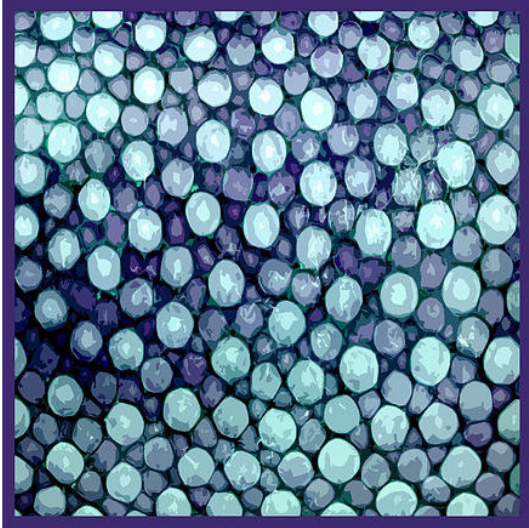

Misu Rug

Product Categories: [Rugs](#)

Product Page: <https://propertyfurniture.com/product/misu-rug/>

Product Description

Square shape rug made of 100% New Zealand wool.

Product Attributes

Dimensions: 5' x 5', 7' x7', 8' x8', 10' x 10' and 12' x 12'

Also available in custom sizes upon request. **Color:** lapis and quartz

Also available in custom colors upon request.

Product Gallery