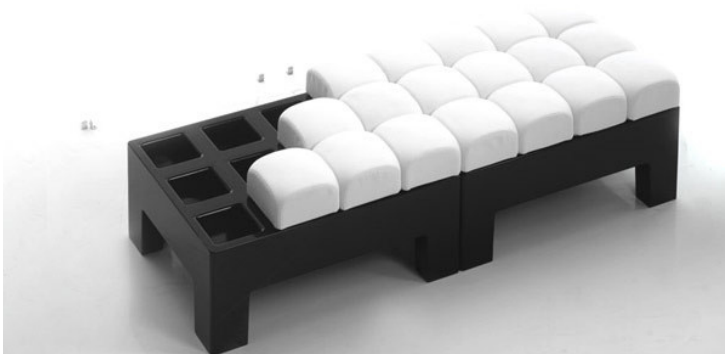

Modi

Product Categories: [Seating](#)

Product Page: <https://propertyfurniture.com/product/modi-2/>

Product Description

Outdoor / Indoor modular seating system composed of the seat, armrest/backrest, corner and glass top which turn into various configurations: a small armchair, a two-seater or more seater sofa, pouffes, corner sofas, small tables giving way to the buyer's creativity and allowing him to adapt it to any area.

Product Attributes

Dimensions: Armchair - 42.5"W x 29"D x 27"/17"H Sofa- 75.5"L x 29"D x 27/14"H

Pouf- 33"L x 26"W x 17"H

Table- 33"L x 26"W x 17"H.

Several configurations for sectionals are available please inquire for full list of element measurements. **Color:** Base - matt finish in white, black, orange, lilac, red, ivory, green, beige, light grey and anthracite
glossy in white, black, lilac, silver and gold

Seat and back - Imitation of leather colors available in black,bronze, blu avio, red beige, silver, grey, azure-blue, nut-brown, greenzbr, lilac and orange

Product Gallery

Product data have been exported from - Property Furniture
Export date: Tue Aug 20 8:25:35 2019 / +0000 GMT