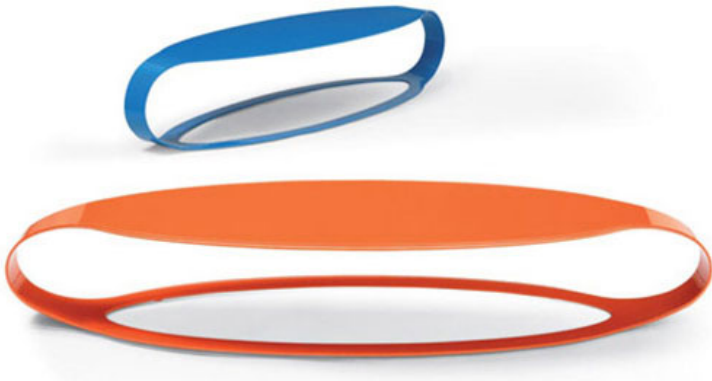

Ora L Coffee Table

Product Categories: [Coffee Tables](#), [Coffee/Side Tables](#)

Product Page: <https://propertyfurniture.com/product/ora-l-coffee-table/>

Product Description

Coffee table made of laser-cut and molded aluminum or steel sheet metal. The aluminum version is painted with automotive lacquer and is hand-polished. The steel version is finished with matte, scratch-proof paint. The collection includes: side table and coffee table. Designed in 2003. Hand Made in Italy.

Product Attributes

Dimensions: 67"W x 20.5"D x 10"H**Color:** Glossy Lacquer:

White(RAL 9003)

Black(RAL 9017)

Red(RAL 3000)
Orange(RAL 2000)
Green(PANTONE 368)
Grey(RAL 7006)
Silver(RAL 9006)
Beige(RAL1019)
Green(RAL 6013)
Violet(RAL 4006)
Curry(RAL 1027)

Matte Lacquer:

White(RAL 9003)
Black(RAL 9017)
Red(RAL 3000)
Orange(RAL 2000)
Green(PANTONE 368)
Grey(RAL 7006)
Silver(RAL 9006)
Beige(RAL1019)
Green(RAL 6013)
Violet(RAL 4006)
Curry(RAL 1027)
Dark Grey(RAL 7016)
Turquoise(RAL 6034)
Copper Bronze