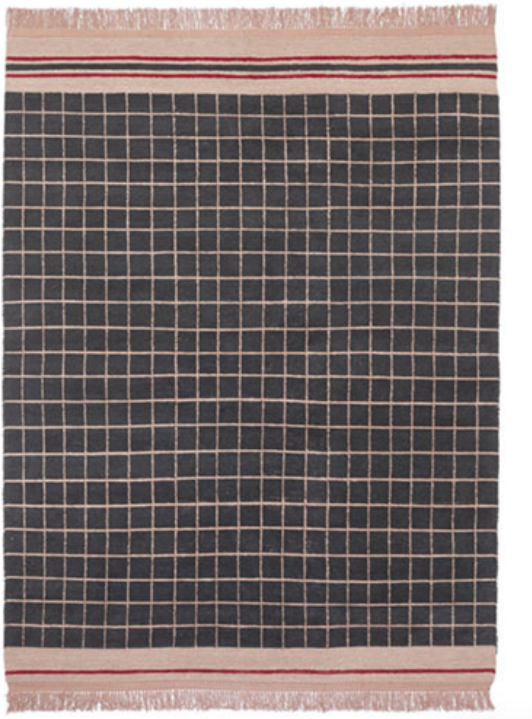

Quadro Celeste Rug

Rating:

Product Categories: [Rugs](#)

Product Page: <https://propertyfurniture.com/product/quadro-celeste-rug/>

Product Description

Himalayan wool 1,500-11,600 knots per sqft.

Product Attributes

Dimensions: Standard: 6' x 9' or 8' x 10' **Color:** Himalayan Wool: cipria, blue, orange, turquoise, cream/blush pink

Product Gallery