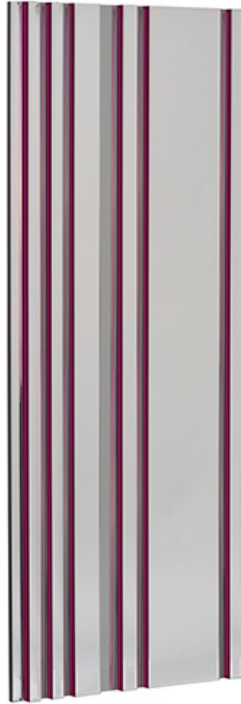

## Rays Of Light

**Product Categories:** [Mirrors](#)

**Product Page:** <https://propertyfurniture.com/product/rays-of-light/>

### Product Description

Accent your home decor's style with a Reflections Copenhagen Rays Of Light full body mirror. By adding this mirror to your home you will both add light and create the illusion of more space. With its pure and squared shape and iconic expression, the Rays of Light Mirror adds a gentle touch of elegance to any interior style. The mirror can be used in any room as a classic mirror or a striking decorative design element. Individually hand produced with unique artisan techniques. All the irregularities and inconsistencies that you may find are part of its unique handcrafted character and beauty. Material: 4mm faceted mirror on black painted MDF. Weight: 77pounds.

### Product Attributes

**Dimensions:** 24"W x 1.6"D x 63"H **Color:** Mirror: silver, burgundy, midnight