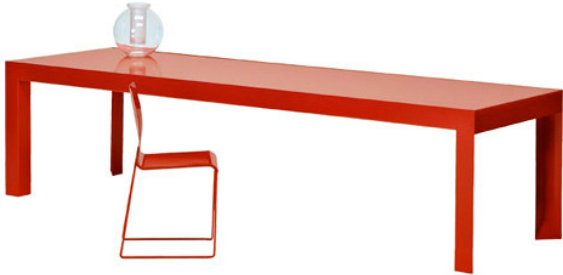

Riccardo table

Product Categories: [Tables](#)

Product Page: <https://propertyfurniture.com/product/riccardo-table/>

Product Description

Table structured in metal frame in lacquered. Top is in colored lacquer clear glass with tempered finish. Extension part is in glass lacquer colored in matching the tabletop.

Product Attributes

Dimensions: Fixed: 71"/78.75"/118" L x 33.5"D x 29.5"H

55"W x 55"D x 29.5"H

Extendable: 55"-76.75"/63"-84.5"/71"-92.5"/78.75"-122"L x 33.5"D x 29.5"H

Color: silver, titanium, black, white, grey, yellow, orange, red, green and blue

Top: White, red and black

Product Gallery