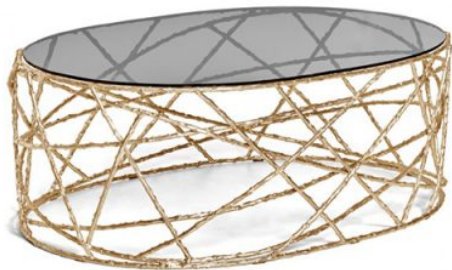

Rosebush Coffee & Side Table

Product Categories: [Coffee/Side Tables](#)

Product Page: <https://propertyfurniture.com/product/rosebush-coffee-side-table/>

Product Description

Eternalized rosebush branches, molded in brass casting, give a perennial feel to this elegant table. The bottom structure is assembled by hand by artisans, while the minimalistic top offers a soothing and quiet balance to this piece. Top available in glass, lacquer or marble. Also available as a dining table. This is a handcrafted item. Made to order.

Product Attributes

Dimensions: Side Table: 24"Diam. x 17"H, 31.5"Diam. x 17"H

Coffee Table: 47"W x 31.5"Diam. x 17"H

Custom sizes available**Color:** Top-

Lacquered: all RAL colors with matte or gloss finishing

Glass: Clear, Bronze or Smokey finishing

Carrara: Negro Marquina, Estremoz, Estremoz Rose or Guatemala Green marble in polished finishing.

Base in Cast Brass: Brass, Antique Brass, Silver, Antique Silver, Copper, Antique Copper