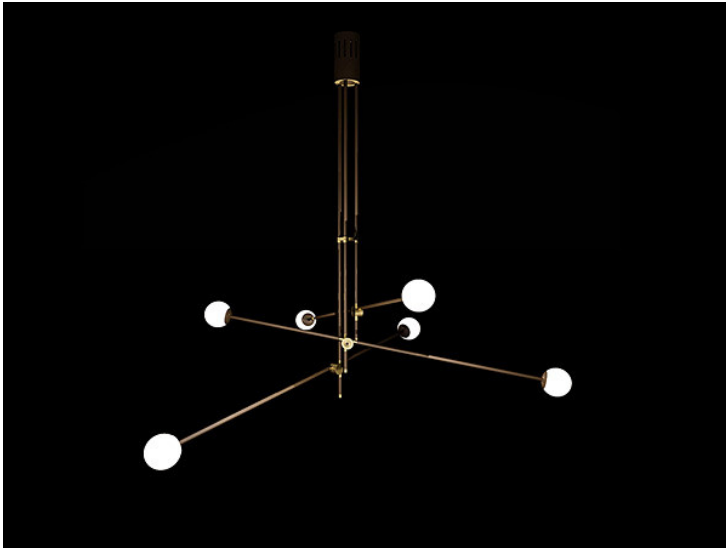

SI6 Suspension Light

Product Categories: [Lighting](#)

Product Page: <https://propertyfurniture.com/product/si6-suspension-light/>

Product Description

Suspension lamp that is composed of six hand-blown glass globes on three brass pipes. Simple in shape yet full of personality, the SI6 hangs as well in a chic living room as it does over a relaxed dining area – an elegant insight into illumination.

Light Bulb: max 6 x 35 W G5.3 bulb

Product Attributes

Dimensions: 46"W x 46"L x 30"- 63"H **Color:** White powder-coated brass body with white collar and brass node

Black powder-coated brass body with black collar and brass node

Polished brass body with polished brass collar and brass node

copper body with copper collar and copper nodes

Product Gallery