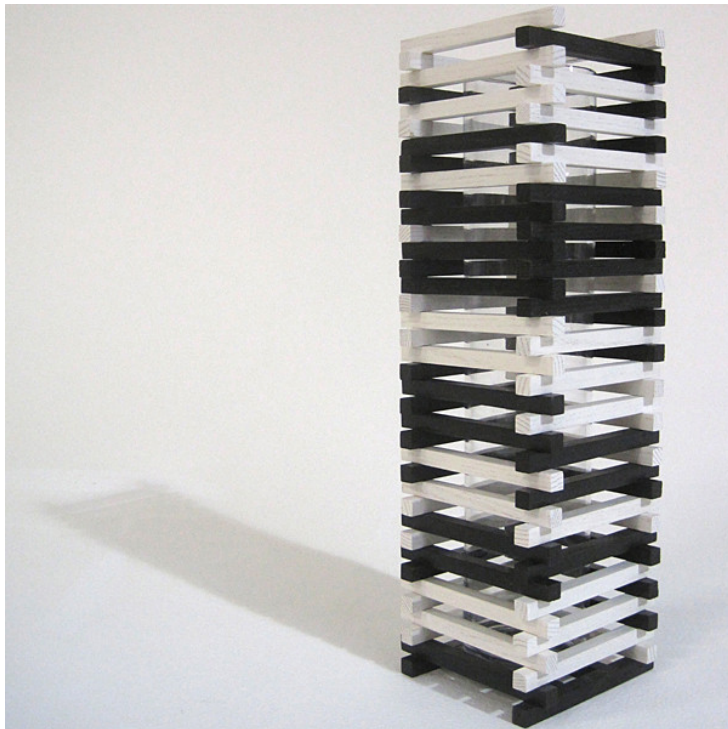

## Slatt Vase

**Product Categories:** [Accessories](#), [Home](#)

**Product Page:** <https://propertyfurniture.com/product/slatt-vase/>

### Product Description

Wood stained Black & white or multi color. Limited Edition.

### Product Attributes

**Dimensions:** 6" x 6" x 19.5" **HColor:** Black & white or multi color