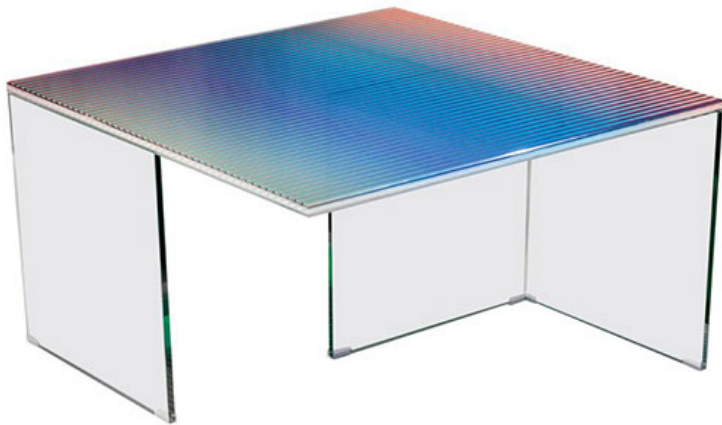

Trichroic Coffee Table

Product Categories: [Coffee Tables](#), [Coffee/Side Tables](#)

Product Page: <https://propertyfurniture.com/product/trichroic-coffee-table/>

Product Description

In our sculptural glass furniture pieces, we use the interplay of colour through transparency and light to bring an animated dimension to static objects. The Trichroic Table has a tabletop that consists of three layers of glass with a layer of coloured bands and a layer of white opaque bands between the glass panels. By moving alongside the table, the top shifts subtly in colour through the motion parallax between the different layers. Limited Edition: edition of 5 + 2AP. Designed in 2018. Handmade in the Netherlands.

Product Attributes

Dimensions: **Color:** As Shown

Product Gallery