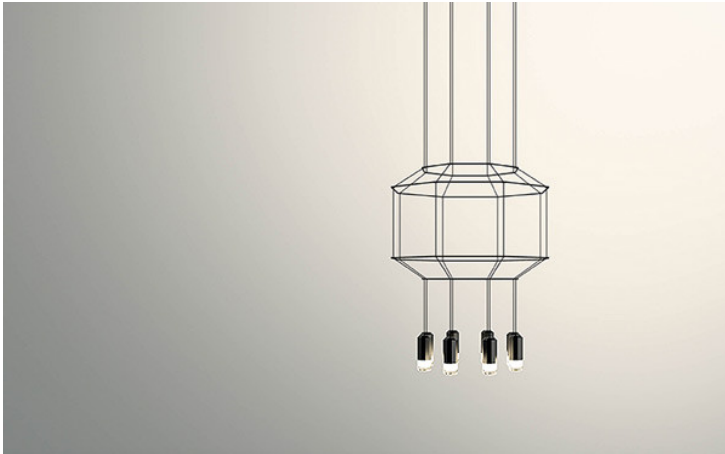

Wireflow Light Octagon

Product Categories: [Lighting](#)

Product Page: <https://propertyfurniture.com/product/wireflow-light-octagon/>

Product Description

A sculptural luminaire that reinterprets and puts a completely new twist on the classical chandelier. Its elegant structure allows combinations of the enhanced black electrical wires and lacquered metal rods to create large, visually dynamic chandeliers and sculptural luminaires. Using the Create your Product Configuration tool, the design can be modified to create a unique solution for every project. The light is dimmable and with pressed-glass diffuser.

Light Bulb: 8 x LED 3.7W 350mA and 20 x LED 3.7W 350m

Product Attributes

Dimensions: 59" x 59" x 23.5"/157"H

35" x 35" x 15.75"/157"H

27.5" x 27.5" x 11.75"/157"H

21.75" x 21.75" x 9.75"/157"H

47.25" x 47.25" x 63.5"/197"H (20 bulbs chandelier) **Color:** black