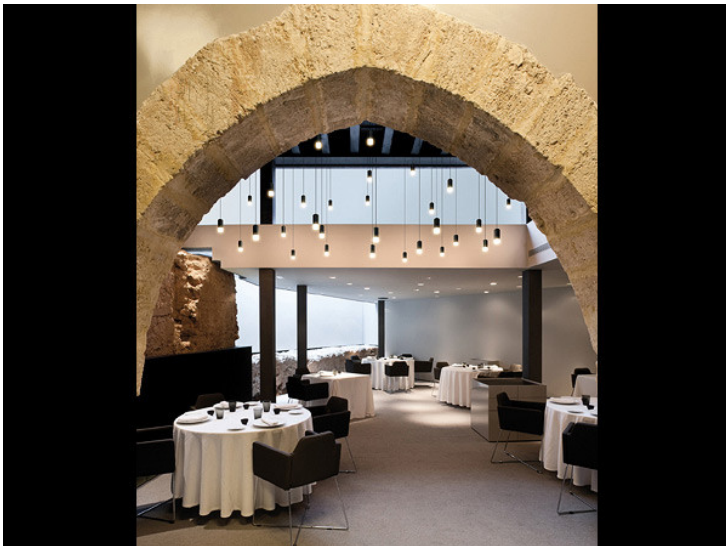

Product Gallery