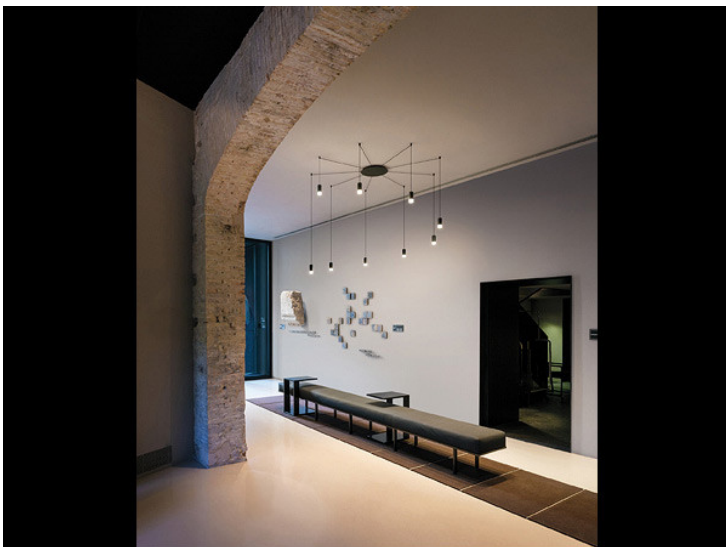

Product Gallery