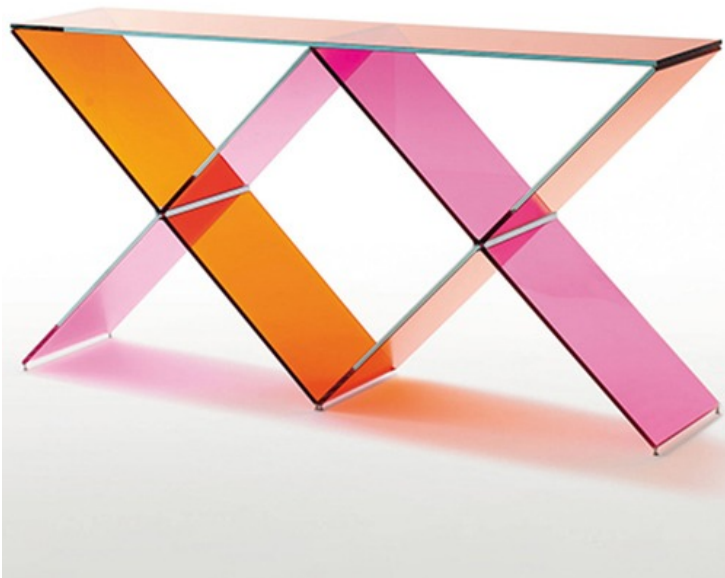

## XX Console Table

**Rating:**

**Product Categories:** [Collections](#), [Consoles](#), [Tables](#)

**Product Page:** <https://propertyfurniture.com/product/xx-console-table/>

## Product Description

Console realized in transparent pink and orange colored glass. The base, composed of two Xs in tempered and laminated mm. 8+8 thick glass, with special chamfering and gluing, is embellished by metal polished chrome elements. The top, in laminated mm. 8+8 thick glass, leans on the base. The collection includes a console table, coffee table, and side table. Handmade in Italy.

## Product Attributes

**Dimensions:** 69"W x 16"D x 35"H**Color:** Glass Top & Base: Orange, Yellow, and Pink Transparent.