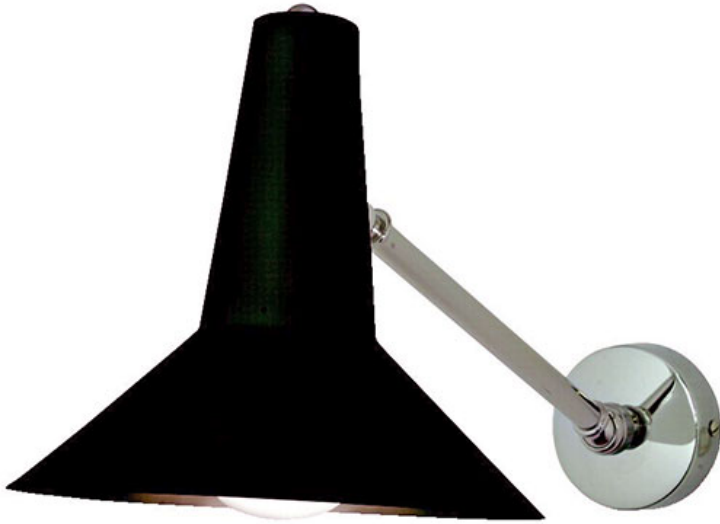

Libra Wall Light

Product Categories: [Lighting](#), [Wall](#)

Product Page: <https://propertyfurniture.com/product/libra-wall-light/>

Product Description

Wall lamp in chromium-plated brass with a white/black painted metal shade and double swinging arm.

Product Attributes

Dimensions: 74 : 8"W x 16.5"D x 8"H

79: 8"W x 15.75"D x 8.5"H**Color:** Metal Shade: White or Black.

Brass Metal Structure: Chrome.

Please inquire regarding custom finishes.

Product Gallery