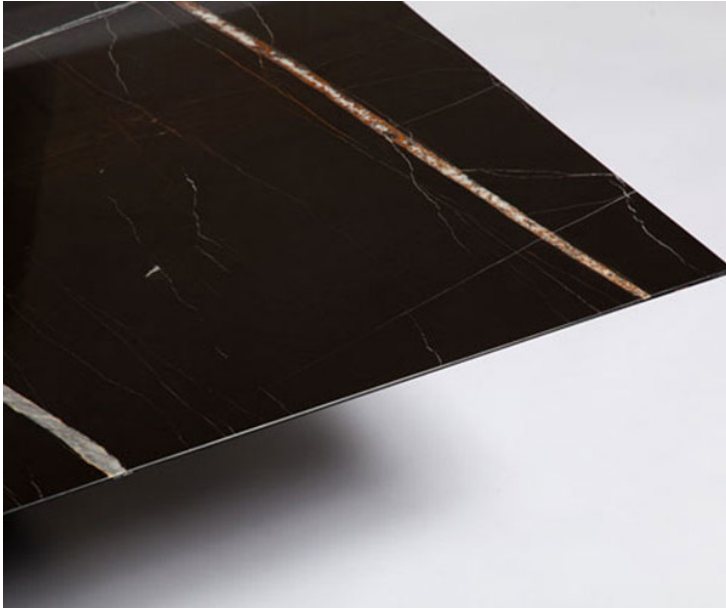

Lythos Table

Product Categories: [Coffee Tables](#), [Coffee/Side Tables](#)

Product Page: <https://propertyfurniture.com/product/lythos-table/>

Product Description

Coffee table made from a massive slab of Black Sahara Gold Marble, White Arabescato Marble, or Black Kenya Marble. Although the table looks to be a heavy single block of stone, it is actually conceived as a lightweight construction.

Product Attributes

Dimensions: 43.5" x 43.5" x 13.75"**HColor:** Black Sahara Gold Marble, White Arabescato Marble, or Black Kenya Marble

Product Gallery

Product data have been exported from - Property Furniture
Export date: Tue Mar 31 15:42:21 2020 / +0000 GMT