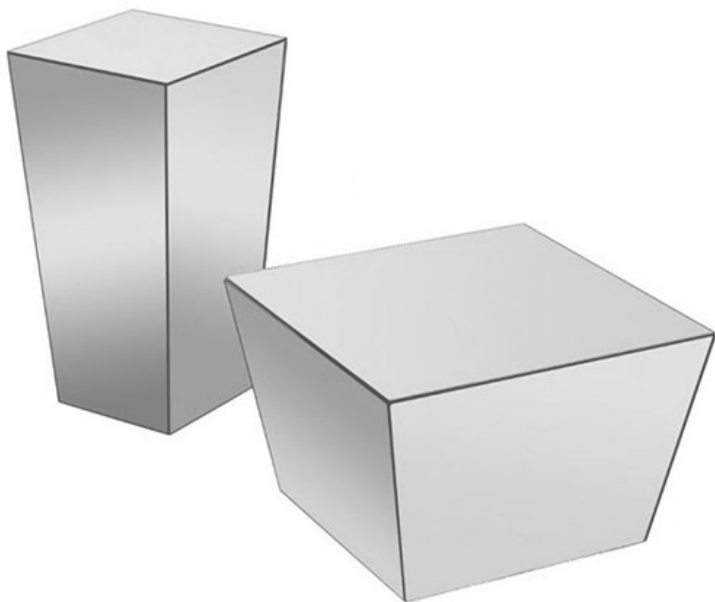

## Bollywood Side Tables

**Product Categories:** [Coffee/Side Tables](#), [Side Tables](#)

**Product Page:** <https://propertyfurniture.com/product/bollywood-side-tables/>

### Product Description

Mirror small table structure in wood. Handmade in Italy.

### Product Attributes

**Dimensions:** 20"W x 20"D x 13"H, 12"W x 12"D x 23"H or 18"L x 18"D x 22"H

**Color:** Mirror: Silver or Bronze.