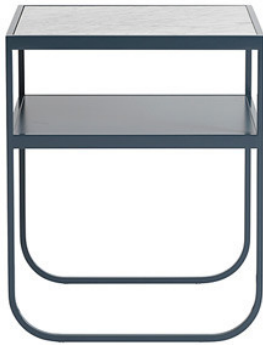

Nati Tati Night Table

Product Categories: [Coffee/Side Tables](#)

Product Page: <https://propertyfurniture.com/product/nati-tati-night-table/>

Product Description

Small side table with a lacquered metal frame. Bottom shelf in lacquered MDF.

Product Attributes

Dimensions: 17.75"W x 15.75"D x 21.75"H **Color:** frame in Olive, White, Anthracite and Deep blue.

top in White Carrara marble, White stained oak, Black walnut oak or MDF matched frame color