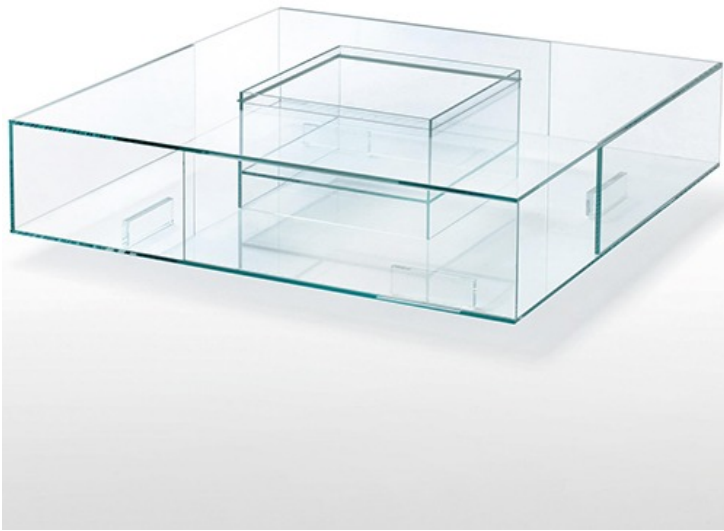

Seasons Coffee Table/Fireplace

Price: \$ 4,640.00

Rating:

Product Categories: [Coffee Tables](#), [Coffee/Side Tables](#), [Quick Ship](#)

Product Page: <https://propertyfurniture.com/product/seasons-coffee-table-fireplace-quickship/>

Product Description

Low table realized completely in tempered and glued transparent extralight glass. A retaining basin is placed in the center. The double top allows various objects to be placed inside the low table, whilst the basin which is watertight through a special gluing can be used as a vase, flower box, or aquarium. A version with a burner in steel inox fuelled by

bioethanol is also available on request. Handmade in Italy.

Product Attributes

Dimensions: 47"L x 47"D x 13"H **Color:** Top and Structure Tempered Glass: Transparent Extra Light.

Product Gallery